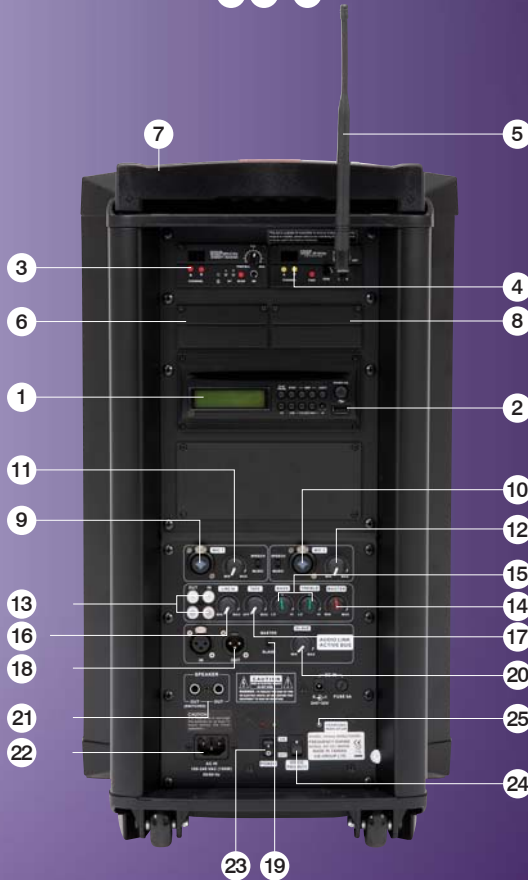

VICTORY 2004