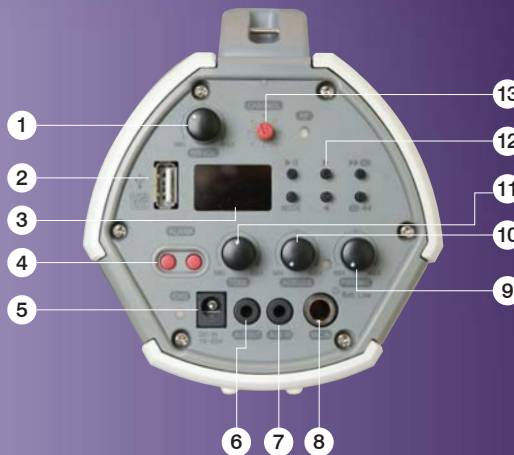

Coach 400:

- 1 On/Off & Master Volume
- 2 USB2.0 MP3 Player Port
- 3 MP3 Player Display
- 4 Alarm Tones
- 5 DC Power Supply Input
- 6 Aux Output
- 7 Aux Input
- 8 Wired Mic Input
- 9 Mic Volume Control
- 10 Aux/USB MP3 Volume Control
- 11 Tone Control
- 12 USB MP3 Player Controls
- 13 UHF Receiver Channel Selector