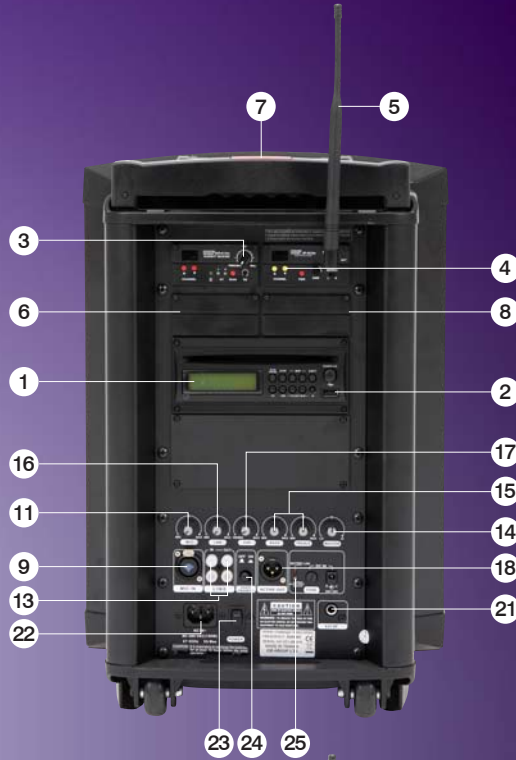

- 1 USB MP3 Player
- 2 Wireless Mic Control
- 3 Wired Microphone Input
- 4 Battery Compartment
- 5 AUX Input
- 6 Power Input
- 7 Tone Control
- 8 External Speaker Output
- 9 Power/Mic Control
- 10 AUX / USB MP3 Level Control

Coach 400:

- 1 On/Off & Master Volume
- 2 USB2.0 MP3 Player Port
- 3 MP3 Player Display
- 4 Alarm Tones
- 5 DC Power Supply Input
- 6 Aux Output
- 7 Aux Input
- 8 Wired Mic Input
- 9 Mic Volume Control
- 10 Aux/USB MP3 Volume Control
- 11 Tone Control
- 12 USB MP3 Player Controls
- 13 UHF Receiver Channel Selector

Focus 505 & Focus 500IR:

- 1 CD Player Module
- 2 USB MP3 Player Input
- 3 Wired Microphone Input
- 4 Wired Microphone Level Control
- 5 Line Input/Output
- 6 Line Level Control
- 7 Tone Control
- 8 Wireless Microphone Level Controls
- 9 External/Extension Loudspeaker Output
- 10 Power On/Off
- 11 Voice Priority On/Off
- 12 DC Power Supply Input
- 13 Wireless Microphone Channel Selection

Portable PA System Controls on Rear Panels

Challenger 1004 & Victory 2004:

- 1 CD Player Module
- 2 USB MP3 Player Input
- 3 RF Receiver Module
- 4 Optional RP-6016M Wireless Transmitter Module (Module slot can alternatively be used for a 4th Receiver Module)
- 5 RP-6016M Antenna
- 6 Additional Receiver Module Slot
- 7 Retractable Handle
- 8 Additional Receiver Module Slot
- 9 Wired Microphone Input 1
- 10 Wired Microphone Input 2
- 11 Wired Microphone 1 Level Control
- 12 Wired Microphone 2 Level Control
- 13 Line Inputs/Outputs
- 14 Master Volume Control
- 15 Tone Control
- 16 Line Level Control
- 17 CD/MP3 Level Control
- 18 Active Bus Input/Output
- 19 Master/Slave Selector
- 20 Slave Bus Level Control
- 21 External/Extension Loudspeaker Output
- 22 Mains Power Input
- 23 Power On/Off
- 24 Voice Priority On/Off
- 25 Charging Indicator