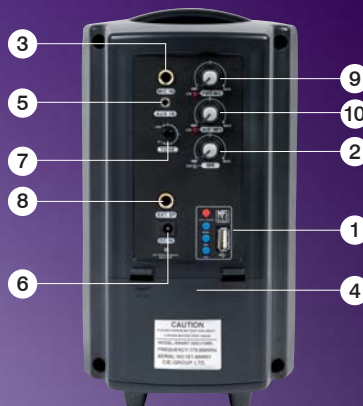

- 1 USB MP3 Player
- 2 Wireless Mic Control
- 3 Wired Microphone Input
- 4 Battery Compartment
- 5 AUX Input
- 6 Power Input
- 7 Tone Control
- 8 External Speaker Output
- 9 Power/Mic Control
- 10 AUX / USB MP3 Level Control